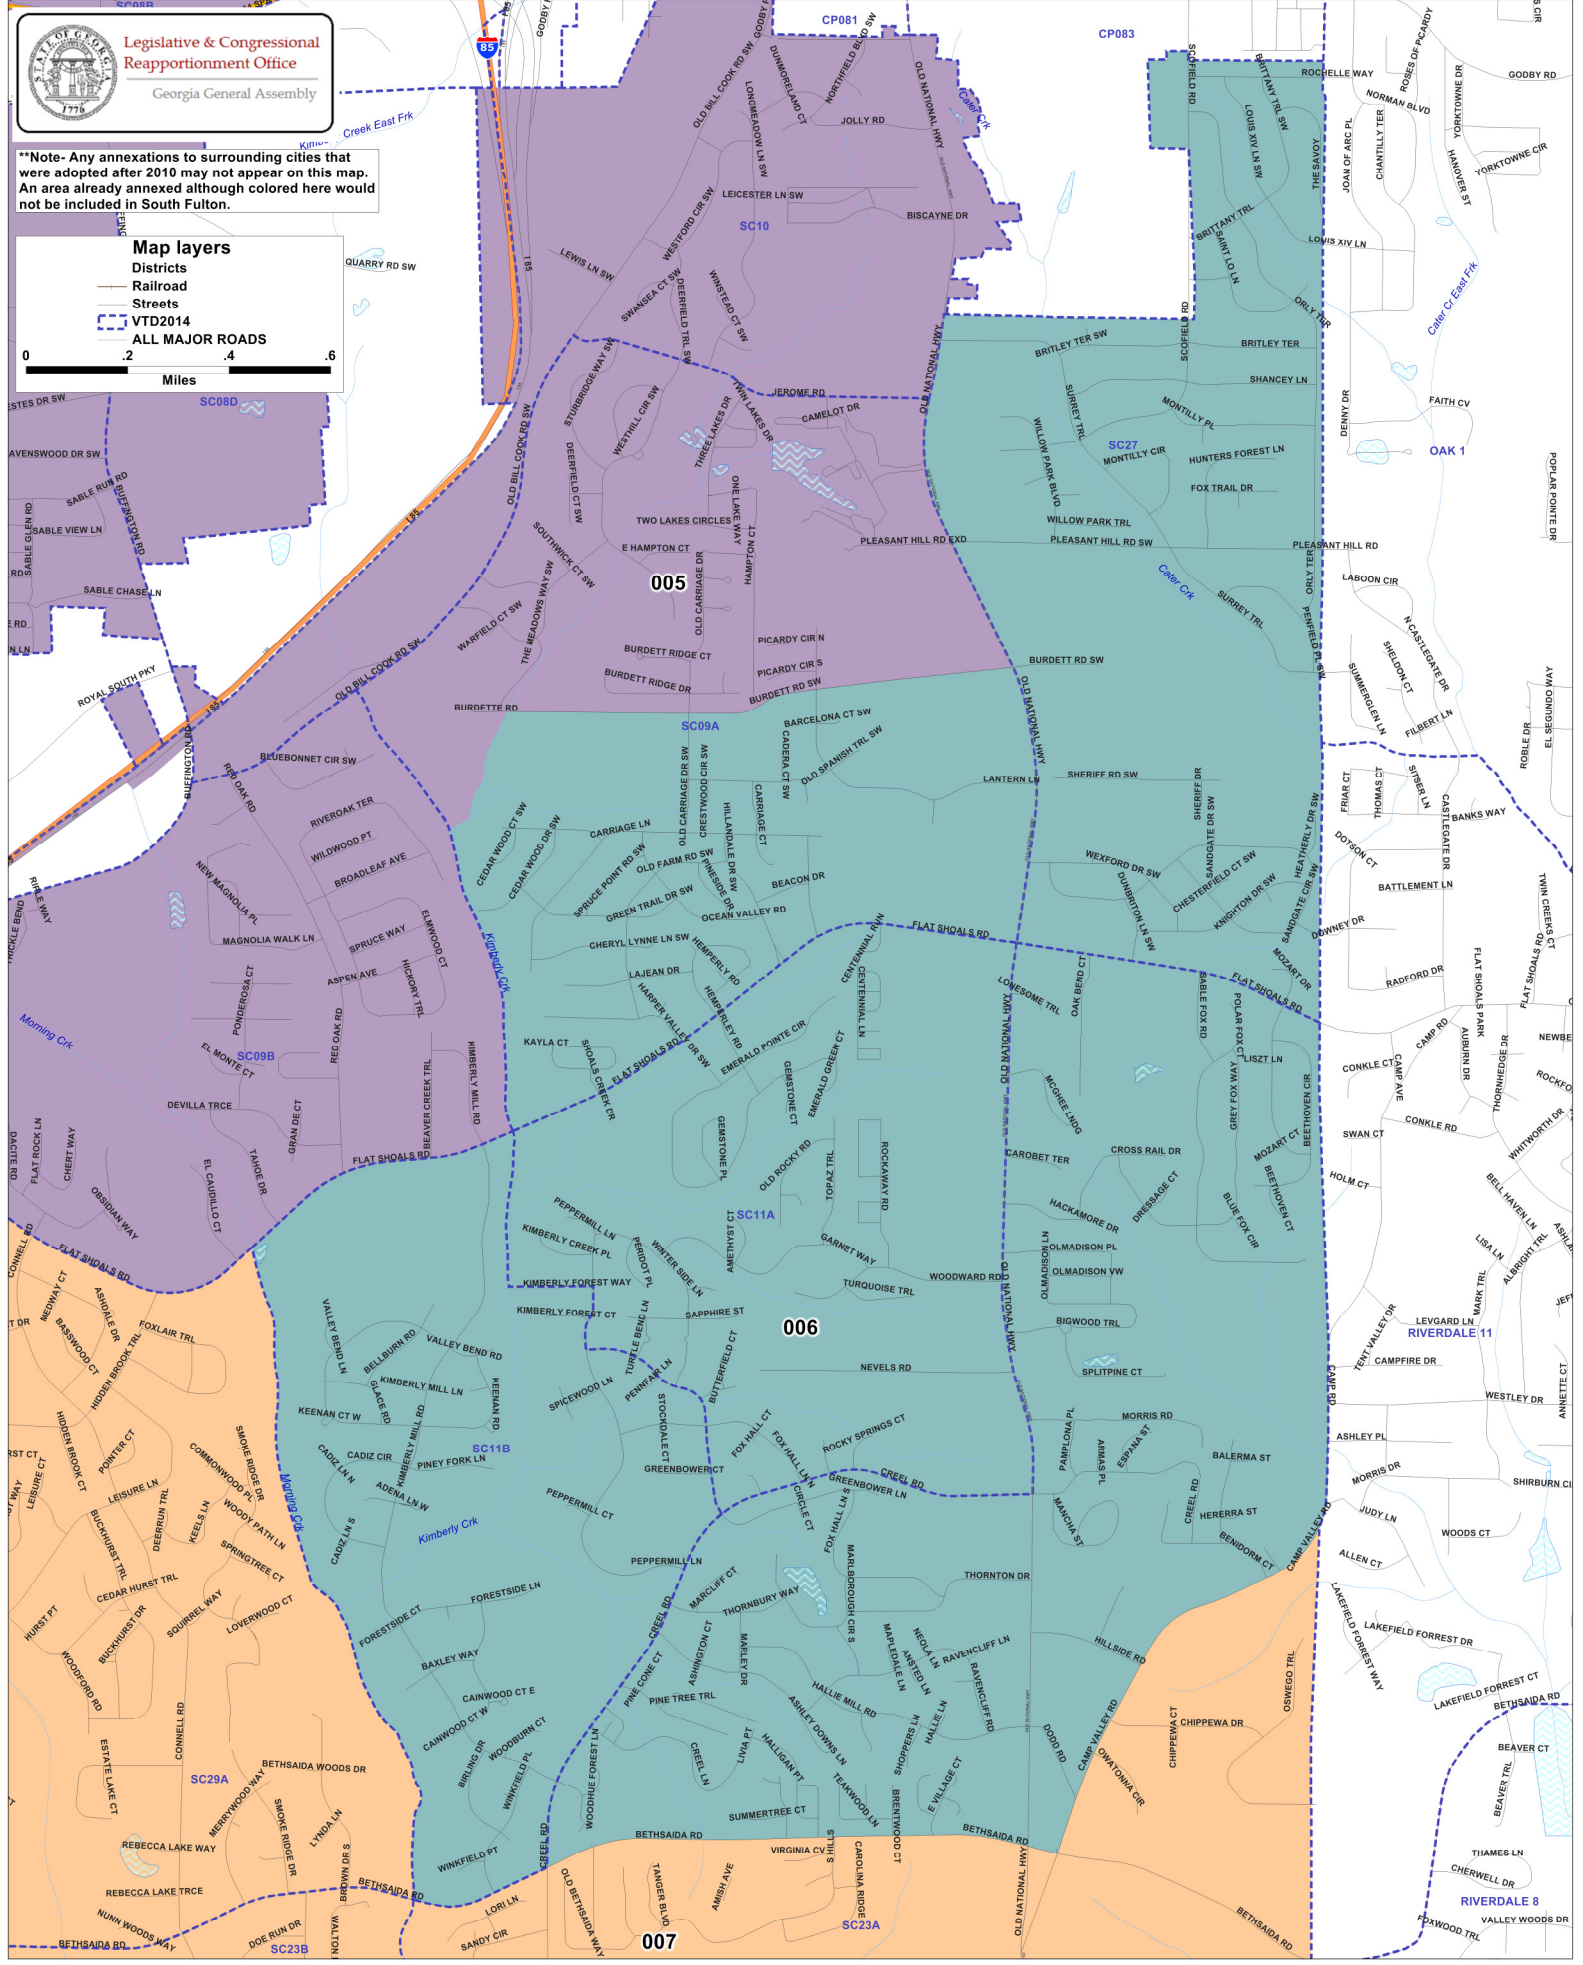

South Fulton City Council District 6 - as adopted 2016

Legislative & Congressional
Reapportionment Office
Georgia General Assembly

*Note- Any annexations to surrounding cities that were adopted after 2010 may not appear on this map. An area already annexed although colored here would not be included in South Fulton.

Map layers

- Districts
- Railroad
- Streets
- VTD2014
- ALL MAJOR ROADS

0 .2 .4 .6
Miles

005

006

007