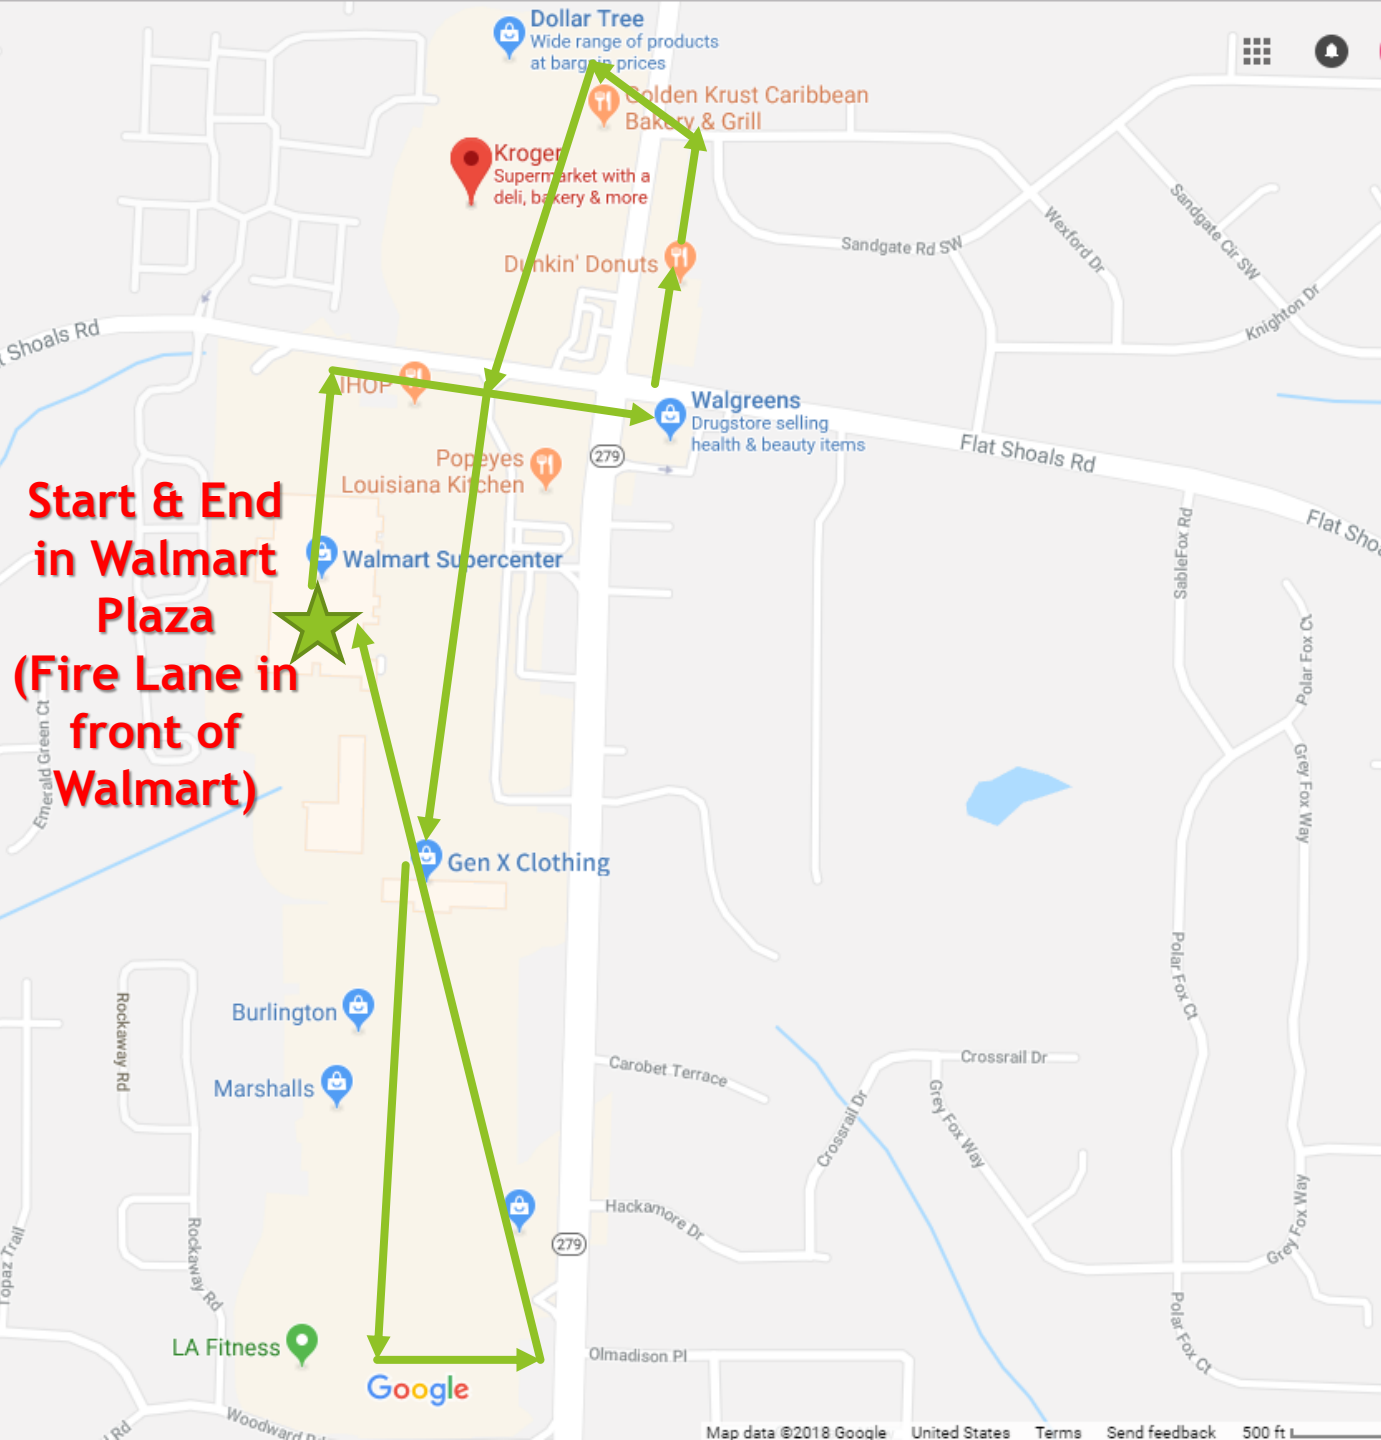

Mayor's Community Walk

Old National Route
Wednesday, June 27th
1:00pm-3:00pm

1:00pm-3:00pm
Fire Truck
parked in
Walmart Plaza
(Fire Lane)

Over 30
Businesses will be
visited

Start & End
in Walmart
Plaza
(Fire Lane in
front of
Walmart)

**Start & End
in Walmart
Plaza
(Fire Lane in
front of
Walmart)**